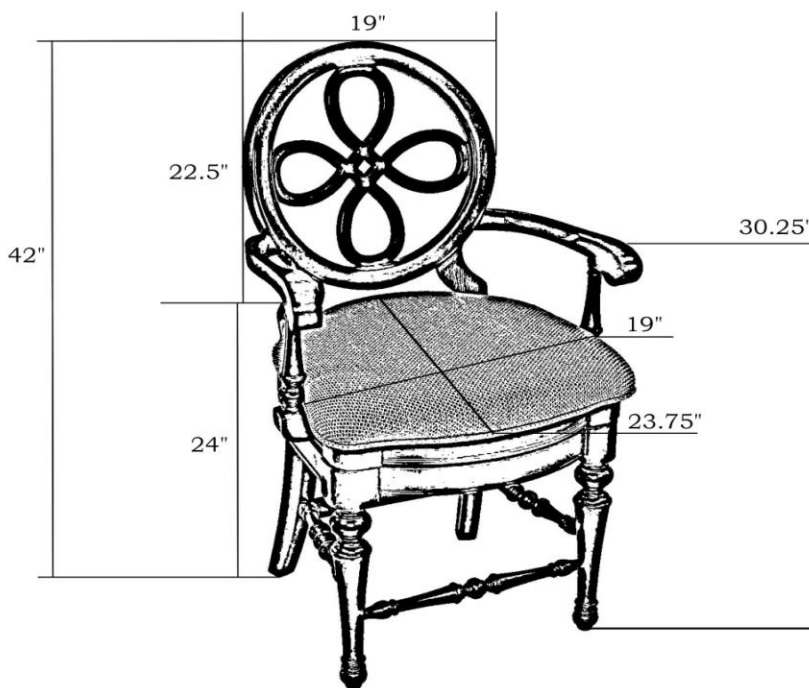

Cape Town Counter Stool W/ Arms 24" SCTB2A-24

Features

- Memory swivel
- Seat Height: CS-24"
- Unique, quad circle seat back design
- Sturdy construction
- Gorgeous, textured off white upholstery

Description

Need additional seating for your bar or recreational area? Try the "Cape Town" memory swivel bar stool by Ashley Blaire Company. The "Cape Town" bar stool boasts a truly original quad circle back design that features a unique, memory swivel. Saturated in a black rubbed finish, and paired with a textured, off white upholstery, the "Cape Town" bar stool is absolutely stunning. In addition to its beauty, this bar stool is incredibly comfortable with its supportive seat back and high quality seat cushion. Nearly twice the size of a typical bar stool at the same or less cost.

Dimensions

	BS
Overall Height	42"
Seat Height	24"
Seat Width	19"
Overall Width	32"
Back Width	19"
Back Height	22.5"