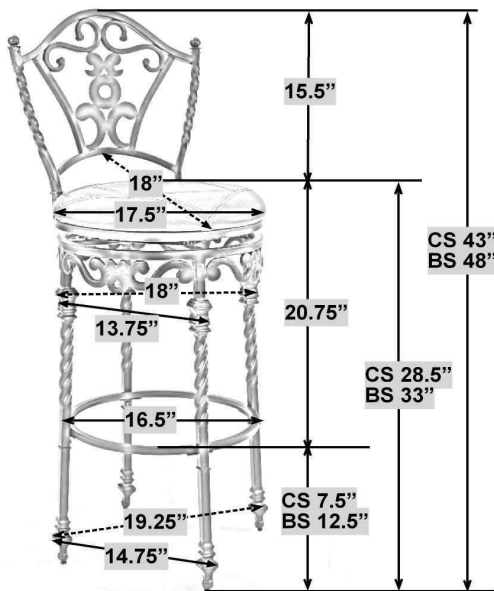

Rimini Extension Stool

1512-1ES

Features

- Durably Crafted Metal Frame
- Design Features Intricate Scrollwork
- Interesting Back Design
- Suede Microfiber Upholstery
- Patent Pending Leg Extension System Easily Transforms Between Counter and Bar Height

Description

The “Rimini” bar stool is composed of a sleek solid metal frame that is embellished in a black finish with striking bronze accents. The frame features a scrolling design that is enhanced through intricate scrollwork and the back design boasts ornate detailing. The seat of this stool is thickly cushioned as well as upholstered in a brown leather covering, which features a unique hand stitched design. With a 360 degree swivel seat, this bar stool is not only comfortable, but also easy and fun to use! This stool ships with the patent pending leg extension system which allows the stool to easily transform between counter stool and bar stool seat height.

Dimensions

Dimension	CS	BS
Overall Height	43"	48"
Seat Height	28.5"	33"
Seat Width	17.5"	17.5"
Overall Width	19.25"	19.25"
Back Width	18.5"	18.5"
Back Height	15.5"	15.5"
Foot Ring Height	7.5"	12.5"