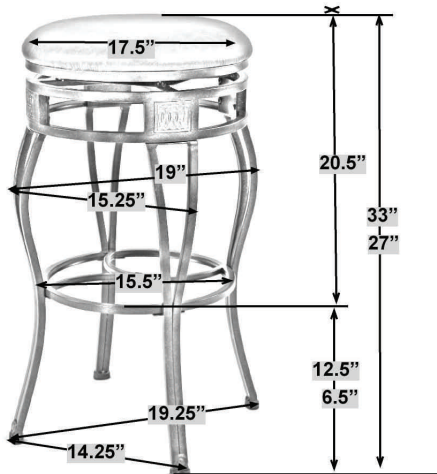

**Elmbridge Backless Counter Stool**

**1410-5CS**

**Elmbridge Backless Bar Stool**

**1410-5BS**

Features

- Durably Crafted Metal Frame
- Frame Features Intricate Designing
- Features Bombe Style Legs
- Brown Leather Upholstery
- Available in Both Counter Stool and Bar Stool Seat Height

Description

The “Elmbridge” backless bar stool is composed of a solid metal construction and fine detailing all of which is bathed in a pebble stone finish. The generously cushioned seat features a 360 degree swivel for comfort and ease while the brown leather upholstery offers class and sophistication to this gorgeous stool. The bombe style legs continue the gorgeous motif of this conversation piece. This bar stool is available in counter and bar height. Allow your guests to revel in excellence with the “Elmbridge” bar stool.

Dimensions

Dimension	CS	BS
Overall Height	27"	33"
Seat Height	27"	33"
Seat Width	17.5"	17.5"
Overall Width	19.25"	19.25"
Back Width	N/A	N/A
Back Height	N/A	N/A
Foot Ring Height	6.5"	12.5"