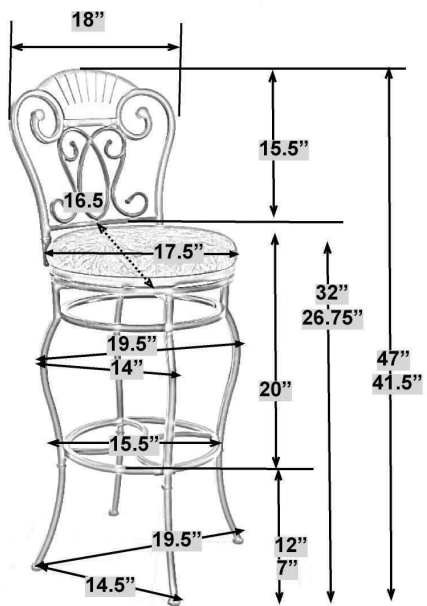

Clifton Extension Stool

1172-1ES

Features

- Durably Crafted Metal Frame
- Scrolling Design on Legs and Frame
- Beautiful Leaf Motif
- Cherry Veneer Inlay Integrated in the Back Design
- Patent Pending Leg Extension System Easily Transforms Between Counter and Bar Height

Description

Looking to update or transform the décor in your home? The “Clifton” bar stool features an intricate design that is sure to be just what you have been searching for. The unique back design includes a cherry veneer inlay across the top. The 360 degree swivel seat is thickly cushioned in order to ensure everlasting comfort as well as being upholstered in a floral fabric covering. The striking black finish features bronze highlighting which adds a stylish finishing touch. This stool ships with the functional patent pending leg extension system which allows for a quick and easy transformation between counter and bar seat height. The “Clifton” bar stool is guaranteed to impress you as well as your family and friends.

Dimensions

Dimension	CS	BS
Overall Height	41.5"	47"
Seat Height	26.75"	32"
Seat Width	17.5"	17.5"
Overall Width	19.5"	19.5"
Back Width	18"	18"
Back Height	15.5"	15.5"
Foot Ring Height	7"	12"