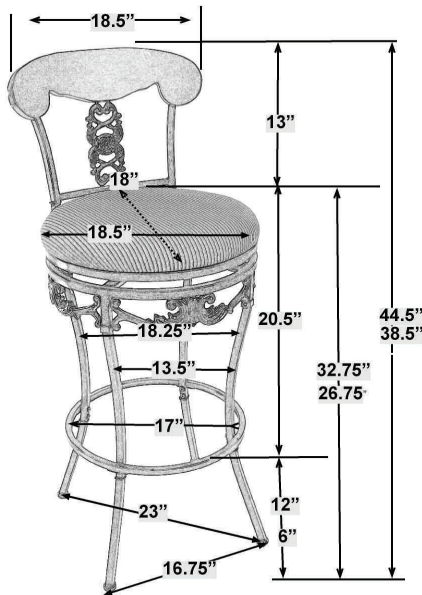

Brailen Extension Stool

1563-1ES

Features

- Durably Crafted of a Striking Wood/Metal Composition
- Design Includes Intricate Carvings
- Cushioned, Upholstered Swivel Seat
- Elegant Styling and Design
- Features a Patent Pending Leg Extension System

Description

The "Brailen" bar stool is efficiently crafted of a striking wood/metal combination that is like no other. The back design features an intricate embellishment that is also found beneath the 360 degree swivel seat. The seat is generously cushioned ensuring supreme comfort as well as upholstered in striped ivory upholstery that adds to the stylish effect and inviting vibe that is emitted by this bar stool each and every time it is utilized. With the patent pending Leg Extension System, the height of this stool can be quickly and easily transformed between counter or bar height. This stool ships with Counter Stool and Bar Stool extensions in the box and by simply changing extensions you can change the height of the stool. No need to decide on which height is right for your counter or table with this patent pending design. With the unfailing dependability, gorgeous appearance, and limitless comfort of the "Brailen" bar stool by Ashley Blaire Company you are guaranteed to be satisfied with your decor for many years to come.

Dimensions

Dimension	CS	BS
Overall Height	38.5"	44.5"
Seat Height	26.75"	32.75"
Seat Width	18"	18"
Overall Width	23"	23"
Back Width	18.5"	18.5"
Back Height	13"	13"
Foot Ring Height	6"	12"