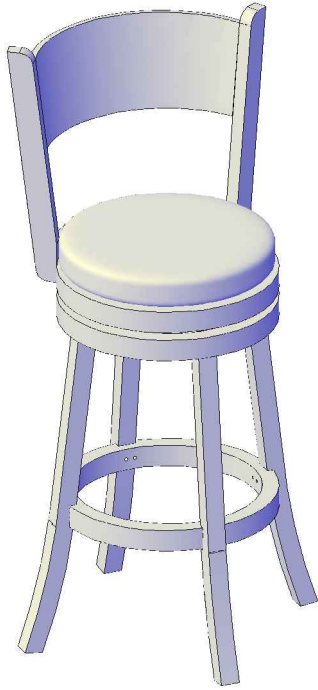

ZANDER
6405-CS/BS
6407-CS/BS
6408-CS/BS
 PARTS SHEET

PART #	IMAGE	DESCRIPTION	QTY	
1		BACK ASSEMBLY	1	
2		SEAT CUSHION	1	
3		SEAT FRAME	1	
4		SWIVEL	1	
5		SEAT BASE	1	
6		FOOT RING/ STRETCHER	1	
7		LEG	4	
PART 8 HARDWARE PACK ALL BOLTS AND WASHERS ACTUAL SIZE	A		1/4" X 1-5/8" ALLEN BOLT	22
	B		1/4" X 1" ALLEN BOLT	4
	C		1/4" LOCK WASHER	26
	D		1/4" FLAT WASHER	26
	E		4MM ALLEN WRENCH	1